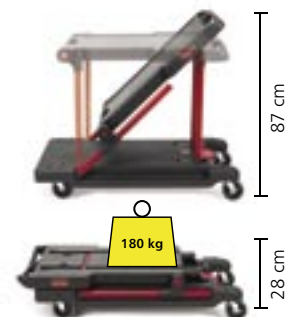

PUSH BUTTONS
Depress button to easily convert from utility cart to platform truck.

FOOT PEDAL
Depress foot pedal to collapse handle for storage.

ERGONOMIC HANDLE
Designed for comfort.

LARGE DECK AREA
Platform truck configuration features a 60 x 80 cm usable deck area for efficient transportation of bulky loads.

RECESSED TOP
Helps retain items on shelf during transport.

NARROW PROFILE
Easily navigate through doorways and hallways.

EXTENDED DECK
Makes loading the lower shelf easier.

SWIVEL CASTERS
Four 12,5 cm non-marking (two locking) swivel casters help cart move easily, even through tight spaces.

QUICK CONVERSION

Easily converts from a utility cart to a platform truck, and then folds flat for storage

UTILITY CART

PLATFORM TRUCK

FOLDS FOR USE AS A DOLLY OR FOR EASY STORAGE

DOLLY

Réf	Description	Dimensions (cm)	Capacity	Colours	Pack
4300-00-BLA	Convertible cart	114,5 x 60 x 87	68 + 114 kg utility cart 114 kg platform truck 180 kg dolly	■	1