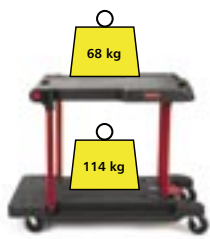

PUSH BUTTONS
Depress button to easily convert from utility cart to platform truck.

FOOT PEDAL
Depress foot pedal to collapse handle for storage.

ERGONOMIC HANDLE
Designed for comfort.

LARGE DECK AREA
Platform truck configuration features a 60 x 80 cm usable deck area for efficient transportation of bulky loads.

RECESSED TOP
Helps retain items on shelf during transport.

NARROW PROFILE
Easily navigate through doorways and hallways.

EXTENDED DECK
Makes loading the lower shelf easier.

SWIVEL CASTERS
Four 12,5 cm non-marking (two locking) swivel casters help cart move easily, even through tight spaces.

QUICK CONVERSION

Easily converts from a utility cart to a platform truck, and then folds flat for storage

UTILITY CART

PLATFORM TRUCK

FOLDS FOR USE AS A DOLLY OR FOR EASY STORAGE

DOLLY

Réf	Description	Dimensions (cm)	Capacity	Colours	Pack
4300-00-BLA	Convertible cart	114,5 x 60 x 87	68 + 114 kg utility cart 114 kg platform truck 180 kg dolly	■	1