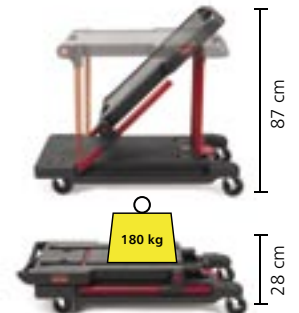

PUSH BUTTONS
Depress button to easily convert from utility cart to platform truck.

FOOT PEDAL
Depress foot pedal to collapse handle for storage.

ERGONOMIC HANDLE
Designed for comfort.

LARGE DECK AREA
Platform truck configuration features a 60 x 80 cm usable deck area for efficient transportation of bulky loads.

RECESSED TOP
Helps retain items on shelf during transport.

NARROW PROFILE
Easily navigate through doorways and hallways.

EXTENDED DECK
Makes loading the lower shelf easier.

SWIVEL CASTERS
Four 12,5 cm non-marking (two locking) swivel casters help cart move easily, even through tight spaces.

QUICK CONVERSION

Easily converts from a utility cart to a platform truck, and then folds flat for storage

UTILITY CART

PLATFORM TRUCK

FOLDS FOR USE AS A DOLLY OR FOR EASY STORAGE

DOLLY

Réf	Description	Dimensions (cm)	Capacity	Colours	Pack
4300-00-BLA	Convertible cart	114,5 x 60 x 87	68 + 114 kg utility cart 114 kg platform truck 180 kg dolly	■	1