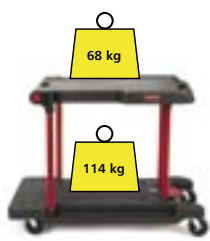

PUSH BUTTONS
Depress button to easily convert from utility cart to platform truck.

FOOT PEDAL
Depress foot pedal to collapse handle for storage.

ERGONOMIC HANDLE
Designed for comfort.

LARGE DECK AREA
Platform truck configuration features a 60 x 80 cm usable deck area for efficient transportation of bulky loads.

RECESSED TOP
Helps retain items on shelf during transport.

NARROW PROFILE
Easily navigate through doorways and hallways.

EXTENDED DECK
Makes loading the lower shelf easier.

SWIVEL CASTERS
Four 12,5 cm non-marking (two locking) swivel casters help cart move easily, even through tight spaces.

QUICK CONVERSION

Easily converts from a utility cart to a platform truck, and then folds flat for storage

UTILITY CART

PLATFORM TRUCK

FOLDS FOR USE AS A DOLLY OR FOR EASY STORAGE

DOLLY

Réf	Description	Dimensions (cm)	Capacity	Colours	Pack
4300-00-BLA	Convertible cart	114,5 x 60 x 87	68 + 114 kg utility cart 114 kg platform truck 180 kg dolly	■	1