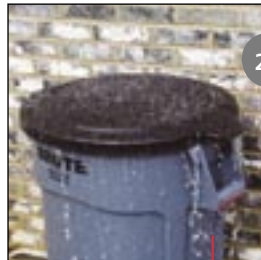

BRUTE® Solutions

BRUTE® Solutions

www.rubbermaidbruteproducts.com

Enriched BRUTE® 167 L

- **ERGONOMIC WASTE REMOVAL** : built-in vent channels reduce force required to lift full liners by up to 50%.
- **ENHANCED PRODUCTIVITY** : Liner cinches allow for one-step liner retention with no knot-tying.
- **ERGONOMIC HANDLING** : ProTouch™ Grips provide for comfortable lifting and dumping

2645-60

2643-60

over **50%** EASIER!

*circulation d'air.

9W87

Round BRUTE® Containers

> A complete range of heavy-duty containers ideal for use anywhere.

- Durable and will not rust, chip or peel and resists dents in indoor or outdoor conditions.
- Reinforced rims for added strength and durability.
- Built-in handles for easy, non-slip lifting; easy anti-jam nesting.
- Double-ribbed base for increased stability and dragging capacity.
- Thermal resistance -29°C / +60°C.
- NSF: grey, white and yellow.

Square BRUTE® Containers

- Square shape offers up to 14% more capacity than round containers in the same space.
- Inter-locking handles allow secure fit for side-by-side use.
- Rounded corners and smooth contours for easy cleaning.
- NSF: grey and white.